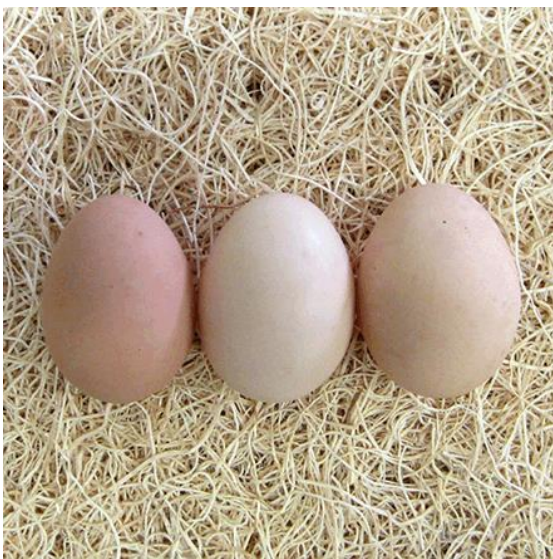

LIGHT BRAHMA

<https://www.meyerhatchery.com/productinfo.a5w?prodID=LIBS>

Possibly Mini
Chickens!!!!

LIGHT BROWN LEGHORN

<https://www.meyerhatchery.com/productinfo.a5w?prodID=LBLS>

SPECKLED SUSSEX

<https://www.meyerhatchery.com/productinfo.a5w?prodID=WLBS>

WELSUMMER BANTAMS

<https://www.meyerhatchery.com/productinfo.a5w?prodID=WLBS>

WHITE PLYMOUTH ROCK

<https://www.meyerhatchery.com/productinfo.a5w?prodID=WTRS>